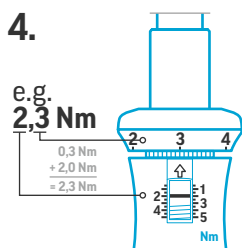

# BITDRIVE<sup>®</sup> TORQUE

**360°  
Engineering**