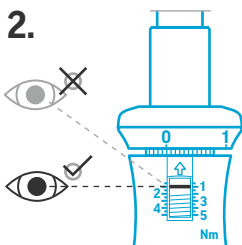

# BITDRIVE<sup>®</sup> TORQUE

**360°  
Engineering**