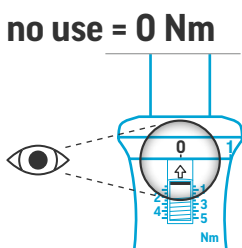

# BITDRIVE<sup>®</sup> TORQUE

**360°  
Engineering**